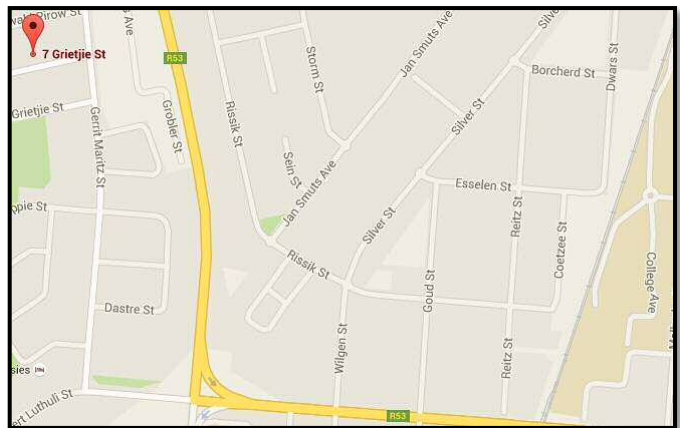

Physical addresses where training is held

Gauteng

Perspective Training College (Gauteng)
2 Collet Street (c/o Findhorn Street),
Raceview,
Alberton,

Northwest Province

Perspective Training College (Northwest)
7 Grietjie Street,
Dassierand,
Potchefstroom,

Northern Cape

Caritas & NG Kerk Sinodale Sentrum,
72 Lawson Street,
Kimberley,

Western Cape

Avondale Estate,
Lustigan Road,
Klein Drakenstein,
Paarl,
33°45'55.92" S 19°00'04.50" E