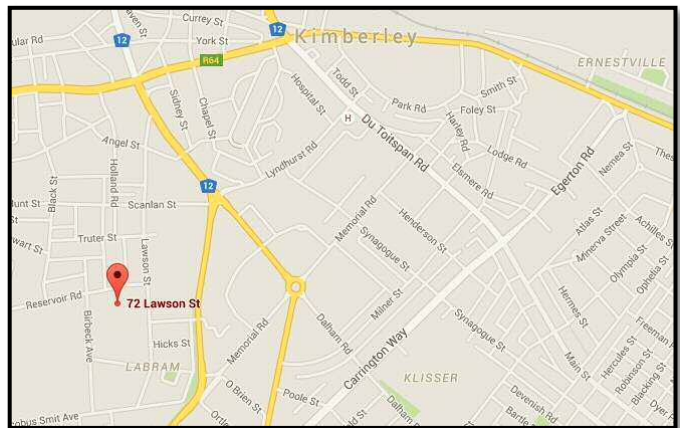

Physical addresses where training is held

Gauteng

Perspective Training College (Gauteng)
2 Collet Street (c/o Findhorn Street),
Raceview,
Alberton,

Northwest Province

Perspective Training College (Northwest)
7 Grietjie Street,
Dassierand,
Potchefstroom,

Northern Cape

Caritas & NG Kerk Sinodale Sentrum,
72 Lawson Street,
Kimberley,

Western Cape

Avondale Estate,
Lustigan Road,
Klein Drakenstein,
Paarl,
33°45'55.92" S 19°00'04.50" E