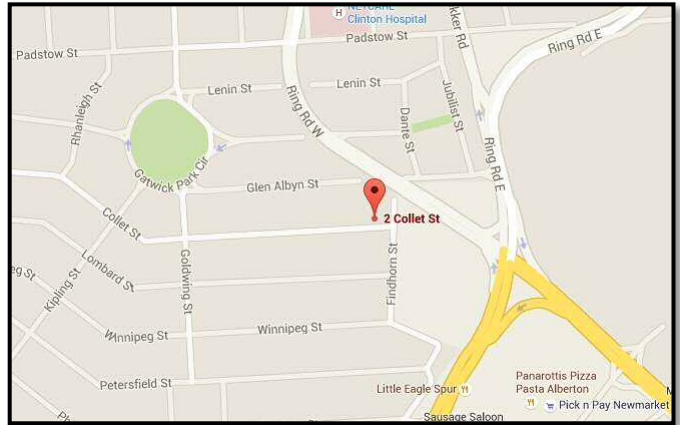

Physical addresses where training is held

Gauteng

Perspective Training College (Gauteng)
2 Collet Street (c/o Findhorn Street),
Raceview,
Alberton,

Northwest Province

Perspective Training College (Northwest)
7 Grietjie Street,
Dassierand,
Potchefstroom,

Northern Cape

Caritas & NG Kerk Sinodale Sentrum,
72 Lawson Street,
Kimberley,

Western Cape

Avondale Estate,
Lustigan Road,
Klein Drakenstein,
Paarl,
33°45'55.92" S 19°00'04.50" E